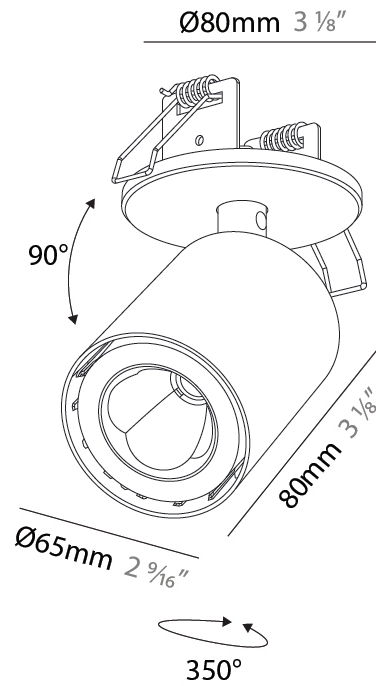

1. To build a product code in our configurator select the specify button on the base model # product page
2. To build a manual product code on this datasheet choose from the options listed below in blue font and add the suffix to the base model #

GENERAL

Series: Oiko Pro In
Brand: Prolicht
Division: Architectural
Mounting Type: Surface
Mounting Location: Ceiling
Subcategory: Spots

PHYSICAL

Shape: Cylinder
Diameter (mm): 65
Diameter (in): 2 ⁹/₁₆
Height (mm): 120
Depth (mm): 50
Height (in): 4 ³/₄
Depth (in): 1 ¹⁵/₁₆
Light Distribution: Adjustable / Direct
Fixture Finish: SSR / BKV / CWI / CRY / HAB / UFT / ITA / RUA / FTG / MYG / LOD / PUS / FRO / FUP / KIA / POP / BLS / SPG / MEY / GOH / GUM / CHC / COM / ABZ / JAG / OBR / MOS / ROR
Fixture Material: Aluminum
Cut-out Measurements: 68mm / 2 11/16"

ELECTRICAL

Lamp Type: LED
Input Wattage (W): 14.4
Total Output Wattage (W): 13.1
Driver Included: No
Driver Location: Remote
Driver Type: Constant Current - Universal
Driver Class: Class 2
Input Voltage (V): 120 - 277
Constant Current (MA): 700

LED

Number of LEDs: 1
Color Temperature (°K): 2700 / 3000 / 3500 / 4000
Max. Delivered Lumen (lm): 1008 - 1186
Nominal Lumen (lm): 1242 - 1460
CRI: >90 CRI
Lamp Life (hrs): 50000

OPTICAL

Beam Angle: 50
Adjustability: Rotational 350°; Tilt 90°

RATINGS AND CERTIFICATIONS

Certified By: CSA Certified to UL and CSA Standards
IP rating: IP20

PROJECT
TYPE
SPECIFIER
QUANTITY
DATE