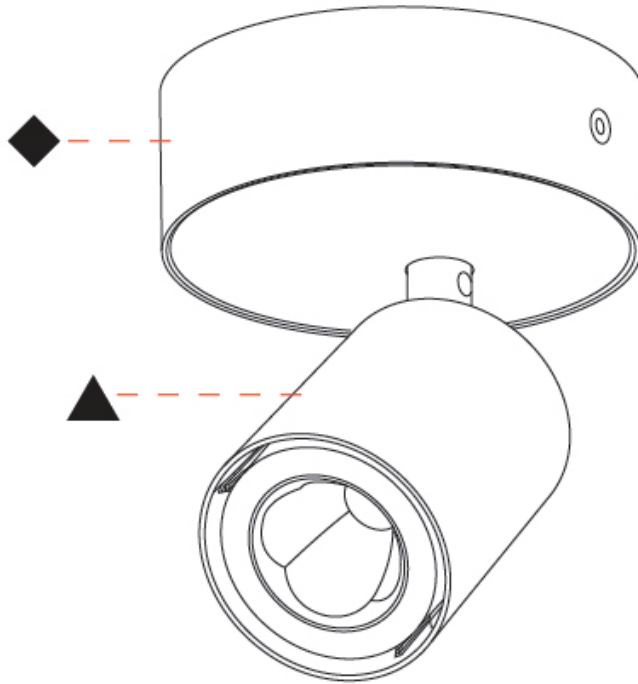

A3D349-

PROJECT	_____
TYPE	_____
SPECIFIER	_____
QUANTITY	_____
DATE	_____