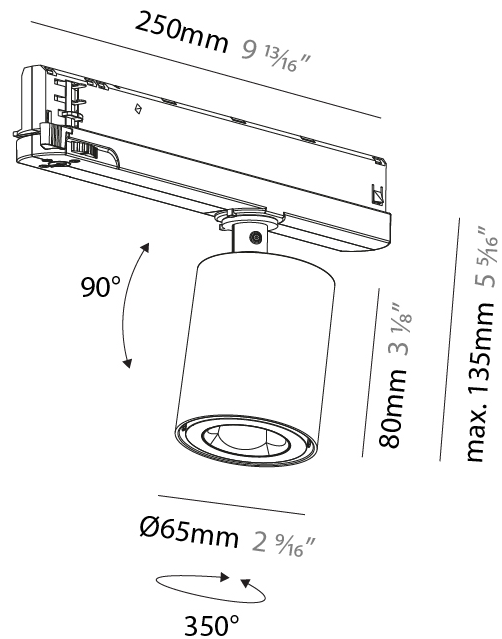

1. To build a product code in our configurator select the specify button on the base model # product page
2. To build a manual product code on this datasheet choose from the options listed below in blue font and add the suffix to the base model #

GENERAL

Series: Oiko Pro In
Brand: Prolicht
Division: Architectural
Mounting Type: Track
Mounting Location: Ceiling
Subcategory: Spots

PHYSICAL

Shape: Cylinder
Diameter (mm): 65
Diameter (in): 2 ⁹/₁₆
Length (mm): 250
Length (in): 9 ¹³/₁₆
Height (mm): 80
Height (in): 3 ¹/₈
Max. Overall Height (mm): 135
Max. Overall Height (in): 5 ⁵/₁₆
Light Distribution: Adjustable / Direct
Fixture Finish: SSR / BKV / CWI / CRY / HAB / UFT / ITA / RUA / FTG / MYG / LOD / PUS / FRO / FUP / KIA / POP / BLS / SPG / MEY / GOH / GUM / CHC / COM / ABZ / JAG / OBR / MOS / ROR
Holder Finish: WHI / BLK
Fixture Material: Aluminum

ELECTRICAL

Lamp Type: LED
Input Wattage (W): 19
Total Output Wattage (W): 17.3
Dimming: Non-Dimmable / 0-10V Dimming
Driver Included: Yes
Driver Location: Integrated
Driver Type: Constant Current - 120Vac
Driver Class: Class 2
Input Voltage (V): 120

LED

Number of LEDs: 1
Color Temperature (°K): 2700 / 3000 / 3500 / 4000
Max. Delivered Lumen (lm): 1699 / 1829 / 1893 / 1932
Nominal Lumen (lm): 1905 / 2050 / 2123 / 2166
CRI: >90 CRI
Lamp Life (hrs): 50000

OPTICAL

Reflector°: 60

RATINGS AND CERTIFICATIONS

Certified By: CSA Certified to UL and CSA Standards
IP rating: IP20