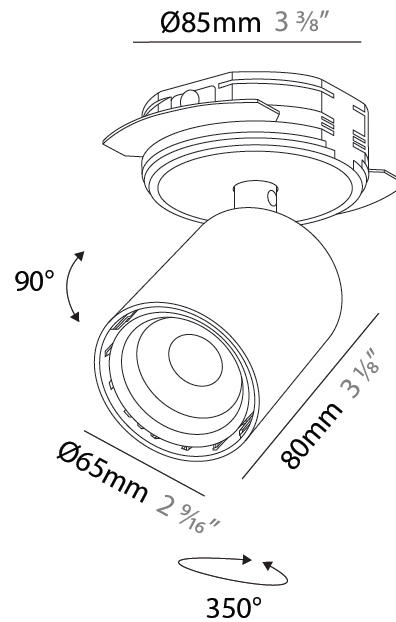

1. To build a product code in our configurator select the specify button on the base model # product page
2. To build a manual product code on this datasheet choose from the options listed below in blue font and add the suffix to the base model #

GENERAL

Series: Oiko Pro In
Brand: Prolicht
Division: Architectural
Mounting Type: Trimless
Mounting Location: Ceiling
Subcategory: Spots

PHYSICAL

Shape: Cylinder
Diameter (mm): 65
Diameter (in): 2 ⁹/₁₆
Height (mm): 120
Depth (mm): 50
Height (in): 4 ³/₄
Depth (in): 1 ¹⁵/₁₆
Light Distribution: Adjustable / Direct
Fixture Finish: SSR / BKV / CWI / CRY / HAB / UFT / ITA / RUA / FTG / MYG / LOD / PUS / FRO / FUP / KIA / POP / BLS / SPG / MEY / GOH / GUM / CHC / COM / ABZ / JAG / OBR / MOS / ROR
Fixture Material: Aluminum
Cut-out Measurements: 86mm / 3 3/8"

ELECTRICAL

Lamp Type: LED
Input Wattage (W): 21
Total Output Wattage (W): 19.1
Driver Included: No
Driver Location: Remote
Driver Type: Constant Current - Universal
Driver Class: Class 2
Input Voltage (V): 120 - 277
Constant Current (MA): 500

LED

Number of LEDs: 1
Color Temperature (°K): 2700 / 3000 / 3500 / 4000
Max. Delivered Lumen (lm): 1624 / 1632 / 1708 / 1724
Nominal Lumen (lm): 2040 / 2050 / 2146 / 2166
CRI: >90 CRI
Lamp Life (hrs): 50000

OPTICAL

Beam Angle: 14
Adjustability: Rotational 350°; Tilt 90°

RATINGS AND CERTIFICATIONS

Certified By: CSA Certified to UL and CSA Standards
IP rating: IP20