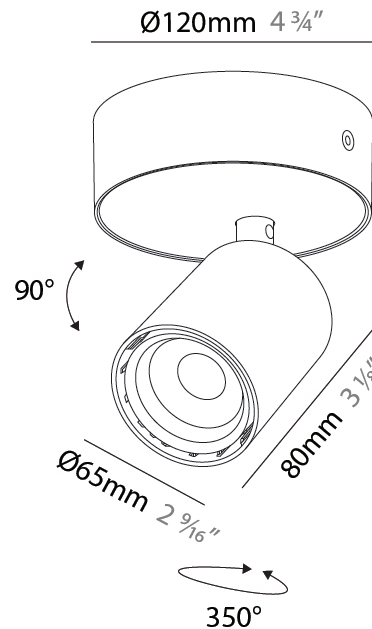

OIKO PRO IN SURFACE

A3D351-

base number   Color   Finishes   Finishes
Temperature   (Diamond)   (Triangle)

1. To build a product code in our configurator select the specify button on the base model # product page
2. To build a manual product code on this datasheet choose from the options listed below in blue font and add the suffix to the base model #

GENERAL

Series: Oiko Pro In
Brand: Prolicht
Division: Architectural
Mounting Type: Surface
Mounting Location: Ceiling
Subcategory: Spots

PHYSICAL

Shape: Cylinder
Diameter (mm): 65
Diameter (in): 2 ⁹/₁₆
Height (mm): 160
Height (in): 6 ³/₁₆
Light Distribution: Adjustable / Direct
Fixture Finish: SSR / BKV / CWI / CRY / HAB / UFT / ITA / RUA / FTG / MYG / LOD / PUS / FRO / FUP / KIA / POP / BLS / SPG / MEY / GOH / GUM / CHC / COM / ABZ / JAG / OBR / MOS / ROR
Fixture Material: Aluminum

ELECTRICAL

Lamp Type: LED
Input Wattage (W): 21
Total Output Wattage (W): 19.1
Driver Included: No
Driver Location: Integrated
Driver Type: Constant Current - Universal
Driver Class: Class 2
Input Voltage (V): 120 - 277

LED

Number of LEDs: 1
Color Temperature (°K): 2700 / 3000 / 3500 / 4000
Max. Delivered Lumen (lm): 1624 / 1632 / 1708 / 1724
Nominal Lumen (lm): 2040 / 2050 / 2146 / 2166
CRI: >90 CRI
Lamp Life (hrs): 50000

OPTICAL

Beam Angle: 14
Adjustability: Rotational 350°; Tilt 90°

RATINGS AND CERTIFICATIONS

Certified By: CSA Certified to UL and CSA Standards
IP rating: IP20

PROJECT
TYPE
SPECIFIER
QUANTITY
DATE