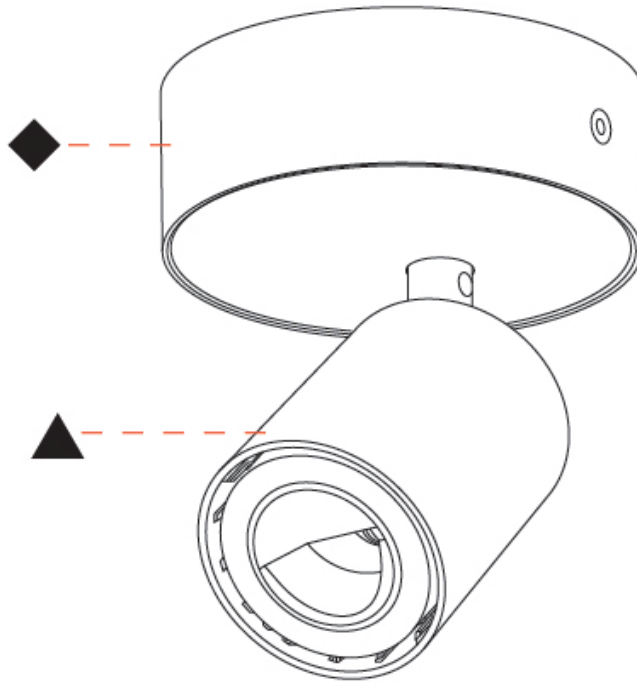

A3D347-

PROJECT

TYPE

SPECIFIER

QUANTITY

DATE

A