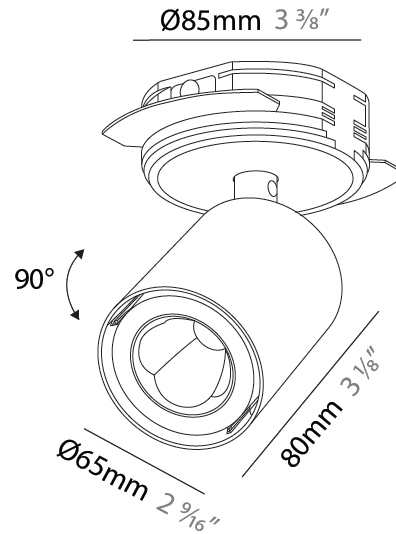

1. To build a product code in our configurator select the specify button on the base model # product page
2. To build a manual product code on this datasheet choose from the options listed below in blue font and add the suffix to the base model #

GENERAL

Series: Oiko Pro In
Brand: Prolicht
Division: Architectural
Mounting Type: Trimless
Mounting Location: Ceiling
Subcategory: Spots

PHYSICAL

Shape: Cylinder
Diameter (mm): 65
Diameter (in): 2 9/16
Height (mm): 120
Depth (mm): 50
Height (in): 4 3/4
Depth (in): 1 15/16
Light Distribution: Adjustable / Direct
Fixture Finish: SSR / BKV / CWI / CRY / HAB / UFT / ITA / RUA / FTG / MYG / LOD / PUS / FRO / FUP / KIA / POP / BLS / SPG / MEY / GOH / GUM / CHC / COM / ABZ / JAG / OBR / MOS / ROR
Fixture Material: Aluminum
Cut-out Measurements: 86mm / 3 3/8"

ELECTRICAL

Lamp Type: LED
Input Wattage (W): 14.4
Total Output Wattage (W): 13.1
Driver Included: No
Driver Location: Remote
Driver Type: Constant Current - Universal
Driver Class: Class 2
Input Voltage (V): 120 - 277
Constant Current (MA): 700

LED

Number of LEDs: 1
Color Temperature (°K): 2700 / 3000 / 3500 / 4000
Max. Delivered Lumen (lm): 1008 - 1186
Nominal Lumen (lm): 1242 - 1460
CRI: >90 CRI
Lamp Life (hrs): 50000

OPTICAL

Beam Angle: 50
Adjustability: Rotational 350°; Tilt 90°

RATINGS AND CERTIFICATIONS

Certified By: CSA Certified to UL and CSA Standards
IP rating: IP20

PROJECT
TYPE
SPECIFIER
QUANTITY
DATE