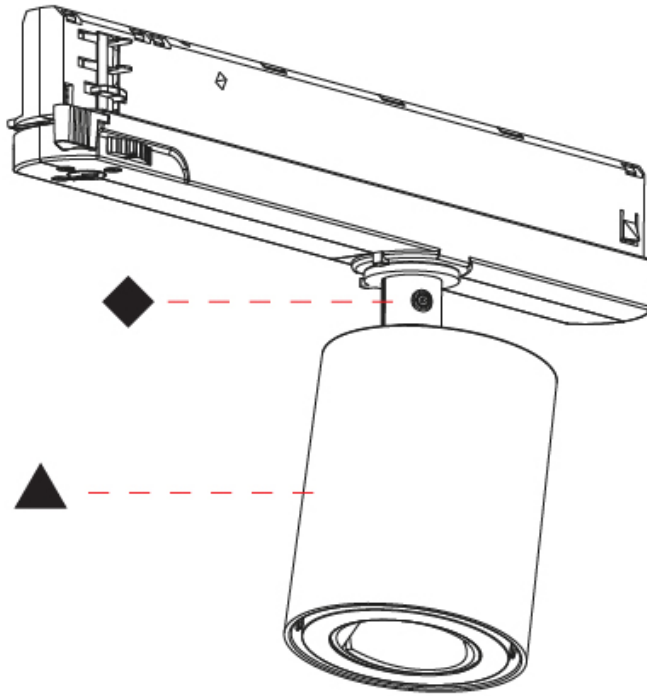

OIKO PRO IN TRACK

A3T206-

PROJECT	_____
TYPE	_____
SPECIFIER	_____
QUANTITY	_____
DATE	_____

A