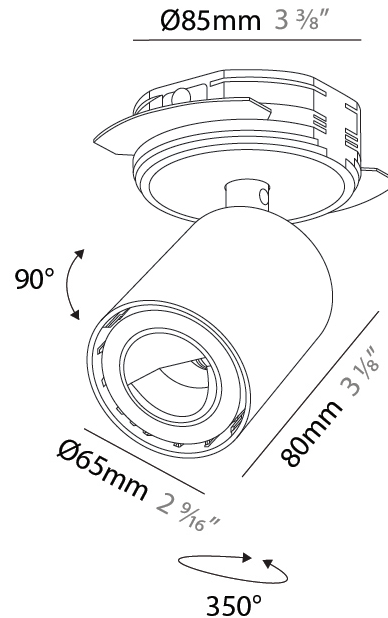

1. To build a product code in our configurator select the specify button on the base model # product page
2. To build a manual product code on this datasheet choose from the options listed below in blue font and add the suffix to the base model #

GENERAL

Series: Oiko Pro In
Brand: Prolicht
Division: Architectural
Mounting Type: Trimless
Mounting Location: Ceiling
Subcategory: Wallwash

PHYSICAL

Shape: Cylinder
Diameter (mm): 65
Diameter (in): 2 9/16
Height (mm): 120
Depth (mm): 50
Height (in): 4 3/4
Depth (in): 1 15/16
Ceiling Thickness (mm): 10 - 25
Ceiling Thickness (in): 1/16" - 1 3/16"
Light Distribution: Adjustable / Direct
Fixture Finish: SSR / BKV / CWI / CRY / HAB / UFT / ITA / RUA / FTG / MYG / LOD / PUS / FRO / FUP / KIA / POP / BLS / SPG / MEY / GOH / GUM / CHC / COM / ABZ / JAG / OBR / MOS / ROR
Fixture Material: Aluminum
Cut-out Measurements: 86mm / 3 3/8"

ELECTRICAL

Lamp Type: LED
Input Wattage (W): 19.1
Total Output Wattage (W): 17.3
Driver Included: No
Driver Location: Remote
Driver Type: Constant Current - Universal
Driver Class: Class 2
Input Voltage (V): 120 - 277
Constant Current (MA): 500

LED

Number of LEDs: 1
Color Temperature (°K): 2700 / 3000 / 3500 / 4000
Max. Delivered Lumen (lm): 1624 / 1632 / 1708 / 1724
Nominal Lumen (lm): 2040 / 2050 / 2146 / 2166
CRI: >90 CRI
Lamp Life (hrs): 50000

OPTICAL

Adjustability: Rotational 350°; Tilt 90°

RATINGS AND CERTIFICATIONS

Certified By: CSA Certified to UL and CSA Standards
IP rating: IP20