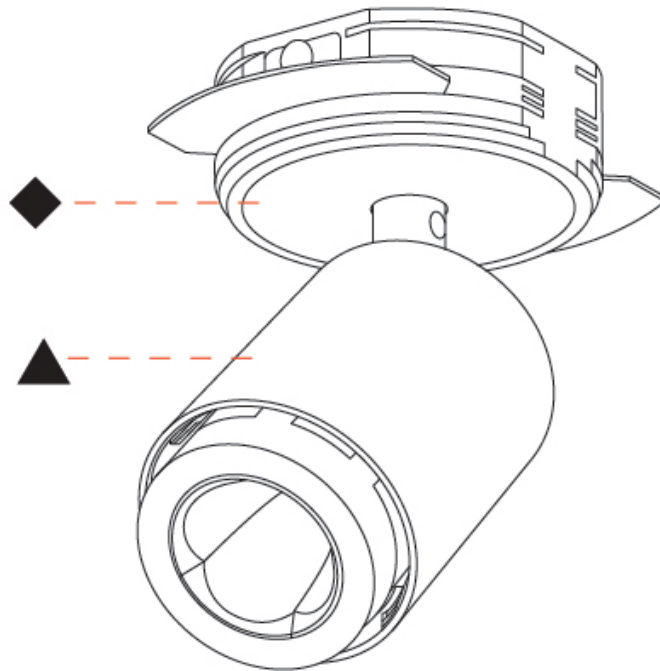

A3D354-

PROJECT	_____
TYPE	_____
SPECIFIER	_____
QUANTITY	_____
DATE	_____