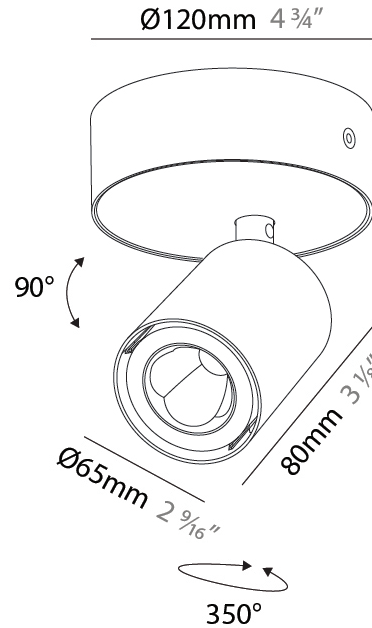

OIKO PRO IN SURFACE

A3D350-

base number   Color   Finishes   Finishes
Temperature   (Diamond)   (Triangle)

1. To build a product code in our configurator select the specify button on the base model # product page
2. To build a manual product code on this datasheet choose from the options listed below in blue font and add the suffix to the base model #

GENERAL

Series: Oiko Pro In
Brand: Prolicht
Division: Architectural
Mounting Type: Surface
Mounting Location: Ceiling
Subcategory: Spots

PHYSICAL

Shape: Cylinder
Diameter (mm): 65
Diameter (in): 2 ⁹/₁₆
Height (mm): 160
Height (in): 6 ³/₁₆
Light Distribution: Adjustable / Direct
Fixture Finish: SSR / BKV / CWI / CRY / HAB / UFT / ITA / RUA / FTG / MYG / LOD / PUS / FRO / FUP / KIA / POP / BLS / SPG / MEY / GOH / GUM / CHC / COM / ABZ / JAG / OBR / MOS / ROR
Fixture Material: Aluminum

ELECTRICAL

Lamp Type: LED
Input Wattage (W): 19.1
Total Output Wattage (W): 17.3
Driver Included: No
Driver Location: Integrated
Driver Type: Constant Current - Universal
Driver Class: Class 2
Input Voltage (V): 120 - 277

LED

Number of LEDs: 1
Color Temperature (°K): 2700 / 3000 / 3500 / 4000
Max. Delivered Lumen (lm): 1656 / 1665 / 1743 / 1759
Nominal Lumen (lm): 2040 / 2050 / 2146 / 2166
CRI: >90 CRI
Lamp Life (hrs): 50000

OPTICAL

Beam Angle: 60
Adjustability: Rotational 350°; Tilt 90°

RATINGS AND CERTIFICATIONS

Certified By: CSA Certified to UL and CSA Standards
IP rating: IP20

PROJECT
TYPE
SPECIFIER
QUANTITY
DATE