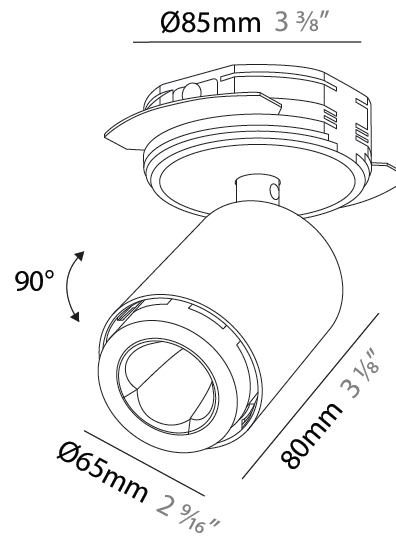

1. To build a product code in our configurator select the specify button on the base model # product page
2. To build a manual product code on this datasheet choose from the options listed below in blue font and add the suffix to the base model #

GENERAL

Series: Oiko Pro In
Brand: Prolicht
Division: Architectural
Mounting Type: Trimless
Mounting Location: Ceiling
Subcategory: Spots

PHYSICAL

Shape: Cylinder
Diameter (mm): 65
Diameter (in): 2 ⁹/₁₆
Height (mm): 120
Depth (mm): 50
Height (in): 4 ³/₄
Depth (in): 1 ¹⁵/₁₆
Light Distribution: Adjustable / Direct
Fixture Finish: SSR / BKV / CWI / CRY / HAB / UFT / ITA / RUA / FTG / MYG / LOD / PUS / FRO / FUP / KIA / POP / BLS / SPG / MEY / GOH / GUM / CHC / COM / ABZ / JAG / OBR / MOS / ROR
Fixture Material: Aluminum
Cut-out Measurements: 86mm / 3 3/8"

ELECTRICAL

Lamp Type: LED
Input Wattage (W): 19.1
Total Output Wattage (W): 17.3
Driver Included: No
Driver Location: Remote
Driver Type: Constant Current - Universal
Driver Class: Class 2
Input Voltage (V): 120 - 277
Constant Current (MA): 500

LED

Number of LEDs: 1
Color Temperature (°K): 2700 / 3000 / 3500 / 4000
Max. Delivered Lumen (lm): 1510 / 1517 / 1588 / 1603
Nominal Lumen (lm): 2040 / 2050 / 2146 / 2166
CRI: >90 CRI
Lamp Life (hrs): 50000

OPTICAL

Beam Angle: 34
Adjustability: Rotational 350°; Tilt 90°

RATINGS AND CERTIFICATIONS

Certified By: CSA Certified to UL and CSA Standards
IP rating: IP20