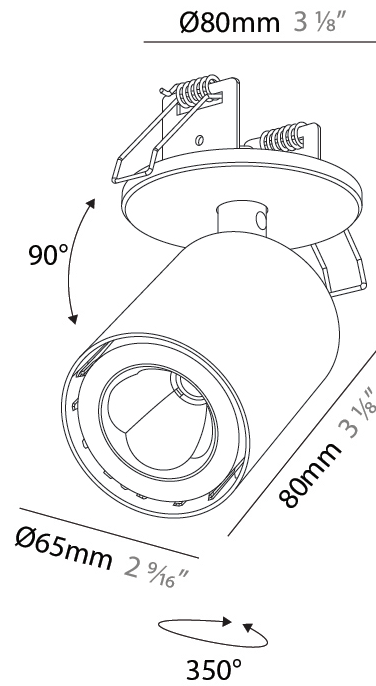

A3D360- _____ - _____

base number   Finishes (Diamond)   Finishes (Triangle)

1. To build a product code in our configurator select the specify button on the base model # product page
2. To build a manual product code on this datasheet choose from the options listed below in blue font and add the suffix to the base model #

GENERAL

Series: Oiko Pro In
Brand: Prolicht
Division: Architectural
Mounting Type: Surface
Mounting Location: Ceiling
Subcategory: Spots

PHYSICAL

Shape: Cylinder
Diameter (mm): 65
Diameter (in): 2 9/16
Height (mm): 120
Depth (mm): 50
Height (in): 4 3/4
Depth (in): 1 15/16
Light Distribution: Adjustable / Direct
Fixture Finish: SSR / BKV / CWI / CRY / HAB / UFT / ITA / RUA / FTG / MYG / LOD / PUS / FRO / FUP / KIA / POP / BLS / SPG / MEY / GOH / GUM / CHC / COM / ABZ / JAG / OBR / MOS / ROR
Fixture Material: Aluminum
Cut-out Measurements: 68mm / 2 11/16"

ELECTRICAL

Lamp Type: LED
Input Wattage (W): 14.4
Total Output Wattage (W): 13.1
Driver Included: No
Driver Location: Remote
Driver Type: Constant Current - Universal
Driver Class: Class 2
Input Voltage (V): 120 - 277
Constant Current (MA): 700

LED

Number of LEDs: 1
Color Temperature (°K): 2700 / 3000 / 3500 / 4000
Max. Delivered Lumen (lm): 1175 - 1381
Nominal Lumen (lm): 1242 - 1460
CRI: >90 CRI
Lamp Life (hrs): 50000

OPTICAL

Beam Angle: 62
Adjustability: Rotational 350°; Tilt 90°

RATINGS AND CERTIFICATIONS

Certified By: CSA Certified to UL and CSA Standards
IP rating: IP20