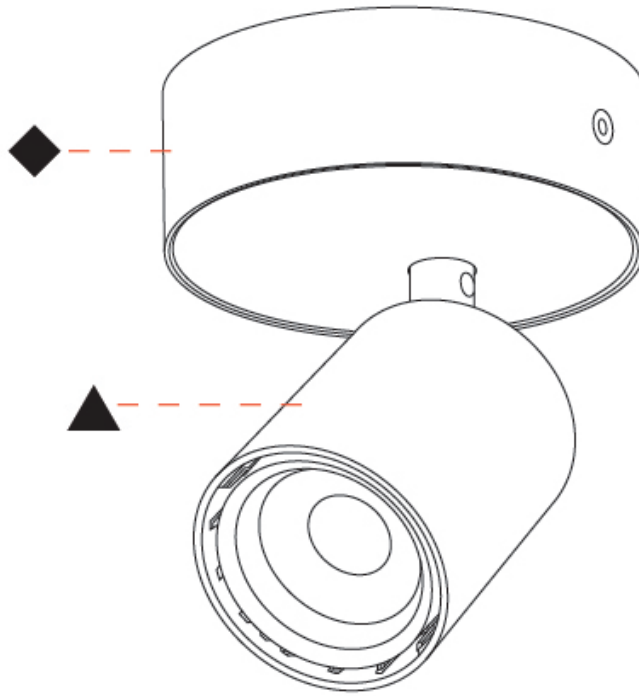

A3D351-

PROJECT

TYPE

SPECIFIER

QUANTITY

DATE

A