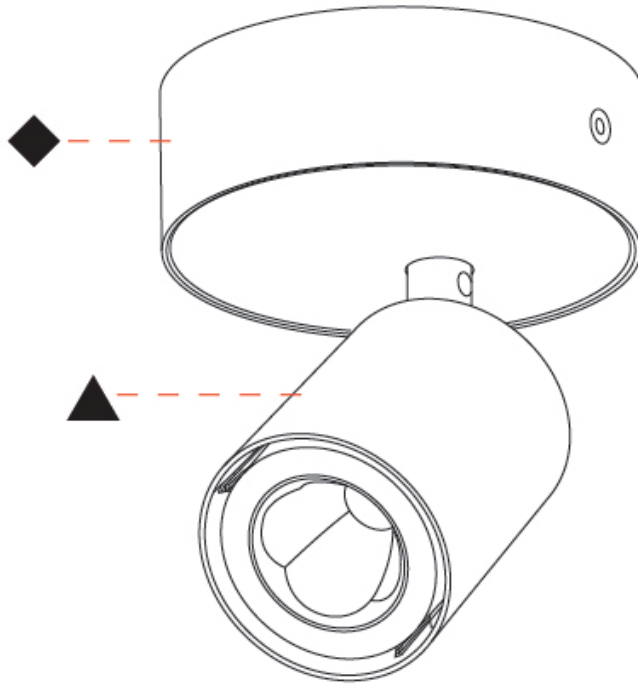

A3D350-

PROJECT _____

TYPE _____

SPECIFIER _____

QUANTITY _____

DATE _____

A