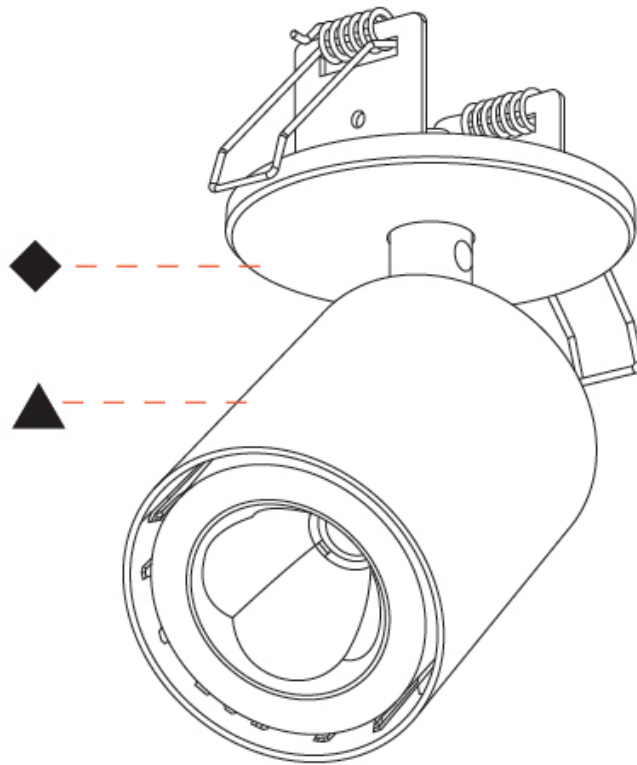

A3D360-

PROJECT _____

TYPE _____

SPECIFIER _____

QUANTITY _____

DATE _____

A