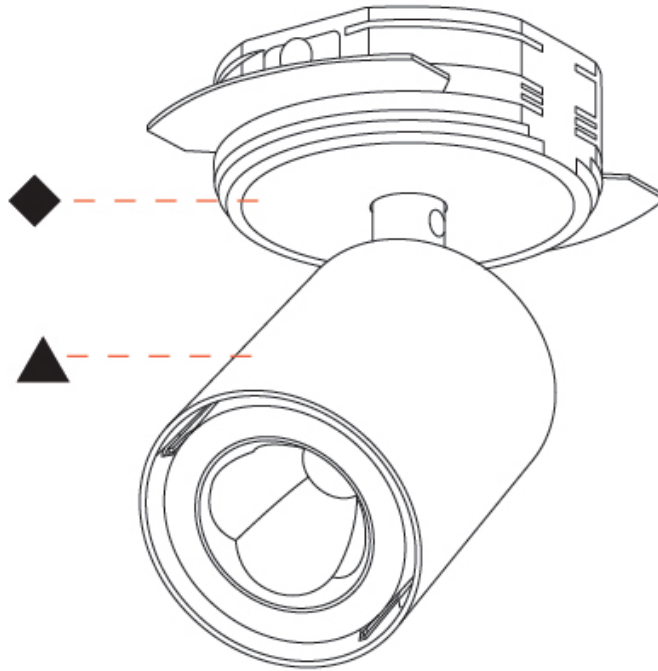

A3D355-

PROJECT

TYPE

SPECIFIER

QUANTITY

DATE