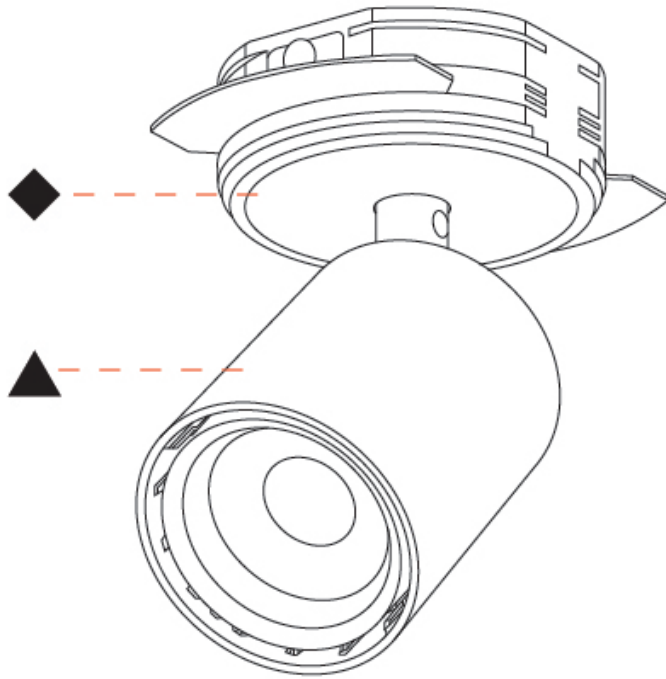

A3D353-

PROJECT

TYPE

SPECIFIER

QUANTITY

DATE