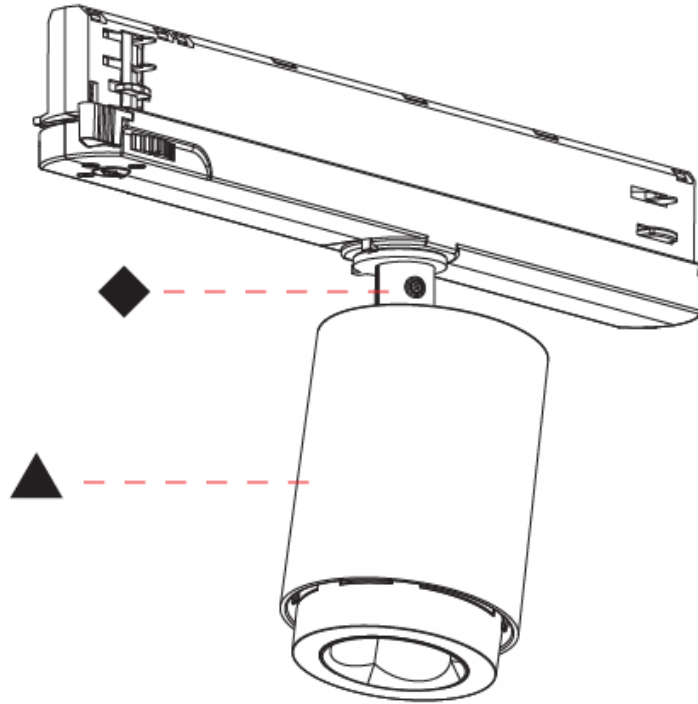

A3T203-

PROJECT _____

TYPE _____

SPECIFIER _____

QUANTITY _____

DATE _____

A