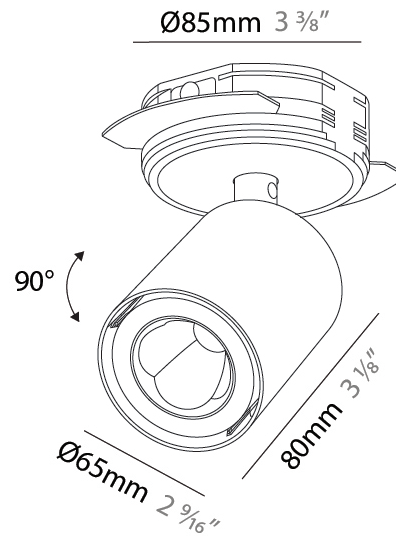

1. To build a product code in our configurator select the specify button on the base model # product page
2. To build a manual product code on this datasheet choose from the options listed below in blue font and add the suffix to the base model #

GENERAL

Series: Oiko Pro In
Brand: Prolicht
Division: Architectural
Mounting Type: Trimless
Mounting Location: Ceiling
Subcategory: Spots

PHYSICAL

Shape: Cylinder
Diameter (mm): 65
Diameter (in): 2 9/16
Height (mm): 120
Depth (mm): 50
Height (in): 4 3/4
Depth (in): 1 15/16
Light Distribution: Adjustable / Direct
Fixture Finish: SSR / BKV / CWI / CRY / HAB / UFT / ITA / RUA / FTG / MYG / LOD / PUS / FRO / FUP / KIA / POP / BLS / SPG / MEY / GOH / GUM / CHC / COM / ABZ / JAG / OBR / MOS / ROR
Fixture Material: Aluminum
Cut-out Measurements: 86mm / 3 3/8"

ELECTRICAL

Lamp Type: LED
Input Wattage (W): 19.1
Total Output Wattage (W): 17.3
Driver Included: No
Driver Location: Remote
Driver Type: Constant Current - Universal
Driver Class: Class 2
Input Voltage (V): 120 - 277
Constant Current (MA): 500

LED

Number of LEDs: 1
Color Temperature (°K): 2700 / 3000 / 3500 / 4000
Max. Delivered Lumen (lm): 1820 / 1829 / 1914 / 1932
Nominal Lumen (lm): 2040 / 2050 / 2146 / 2166
CRI: >90 CRI
Lamp Life (hrs): 50000

OPTICAL

Beam Angle: 62
Adjustability: Rotational 350°; Tilt 90°

RATINGS AND CERTIFICATIONS

Certified By: CSA Certified to UL and CSA Standards
IP rating: IP20

PROJECT
TYPE
SPECIFIER
QUANTITY
DATE