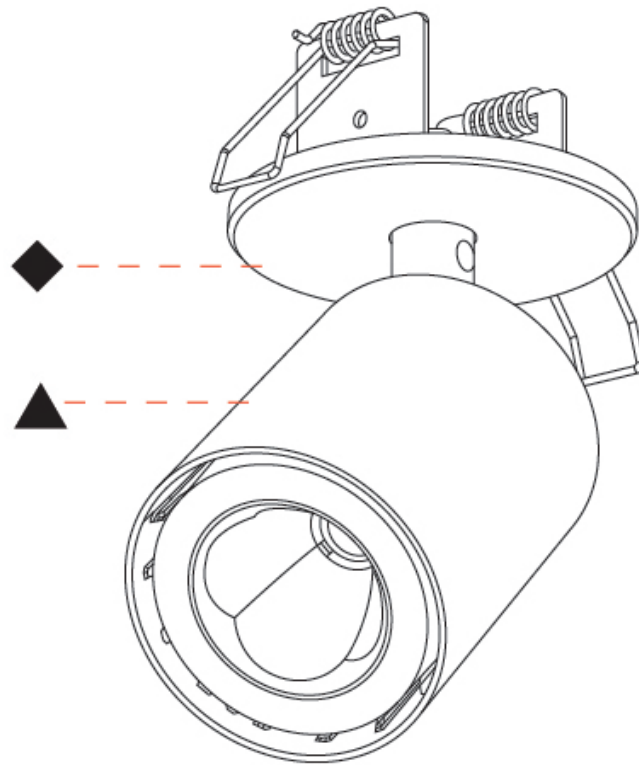

A3D359-

PROJECT

TYPE

SPECIFIER

QUANTITY

DATE

A